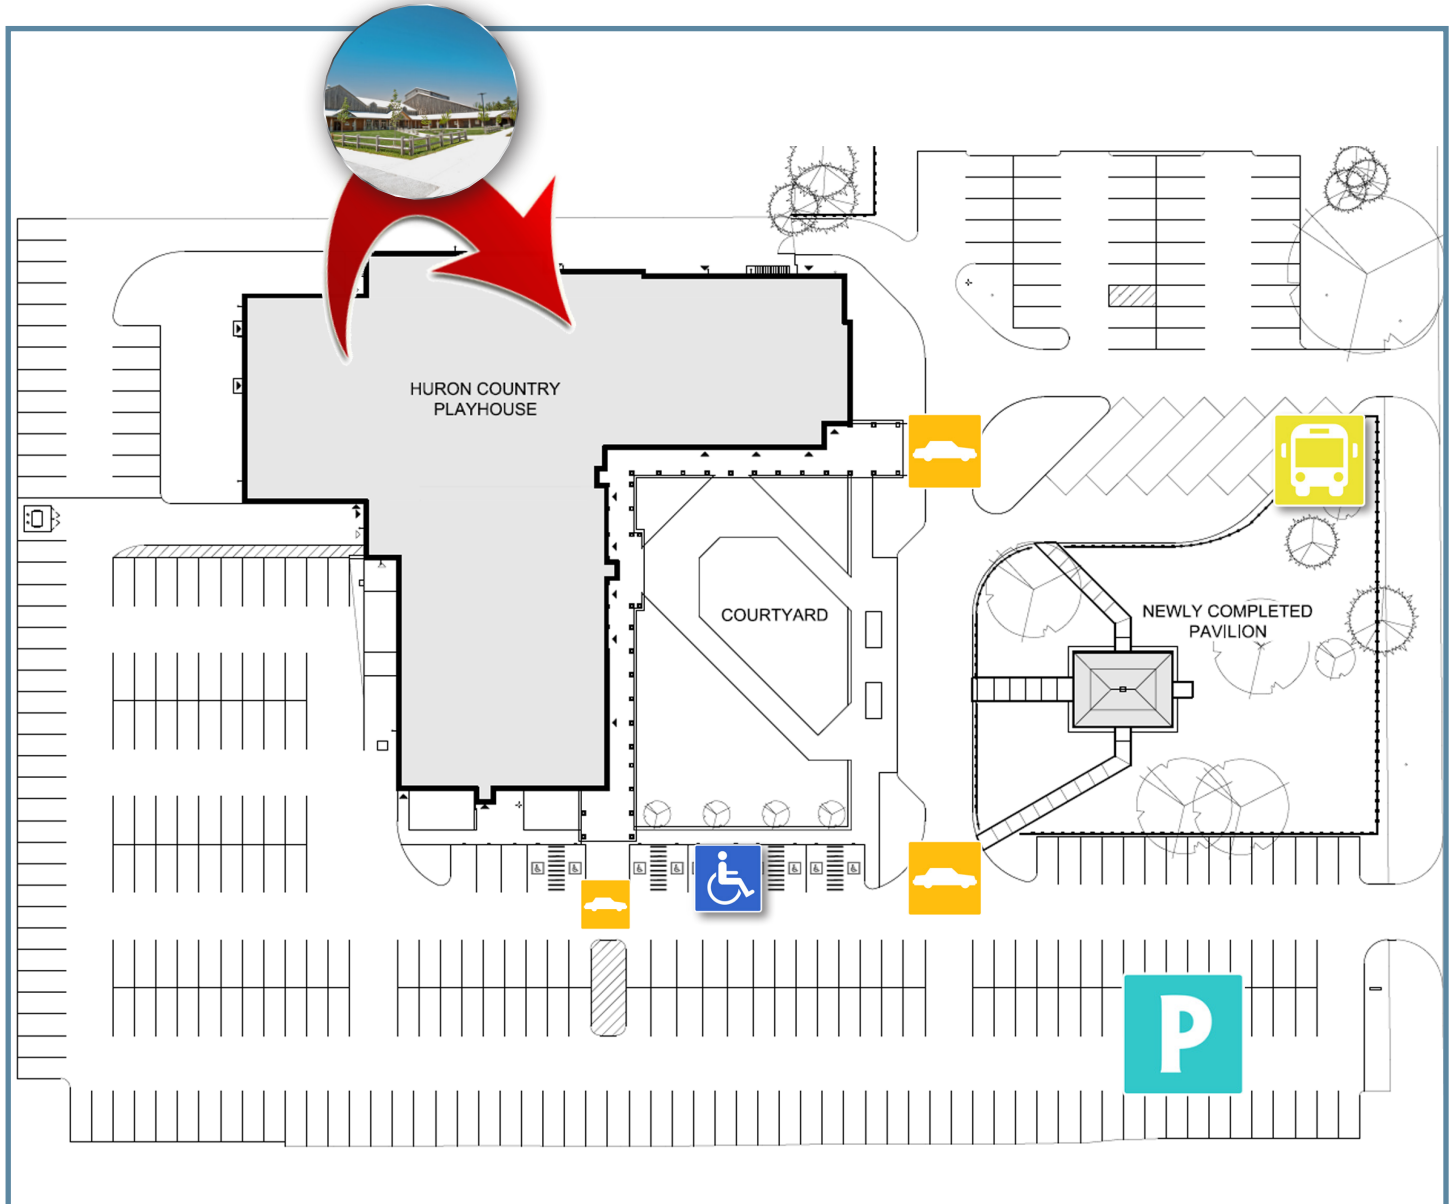

HURON COUNTRY PLAYHOUSE

PARKING MAP

PARKING MAP LEGEND

Bus Parking

Accessible Parking

Free Theatre Parking
(The whole lot)

Drop off Location

HURON COUNTRY PLAYHOUSE